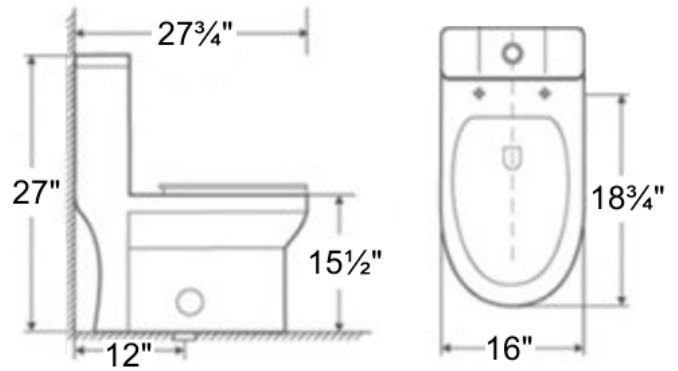

SIPHONIC ONE-PIECE CLOSET

WaterSense® & cUPC Certificate

TECHICAL INFORMATION

- Material Vitreous China
- Rough in: 12"
- Water usage: 4.8/6.0 Lpf Dual Flush
- Valve: 3"
- Net weight: 95lbs

• GENERAL DIMENSIONS

- 27³/₄" x 16" x 27"

MODEL NSA2259

- *High Efficiency: 4.2/6 Lpf Dual Flush*
- *Fully glazed trapway*
- *One piece classic design*
- *Elongated & ADA toilet bowl*
- *Seat, wax seal and hardware included*
- *One year warranty on parts*

?
 D ?
 &
 z8p:psF:FFLp
 6 ? ?
 &
 z8p:upl:aSpa
 4 4

*The measurements shown here are approximate.
Please check with sales team for installation specific dimensions.*